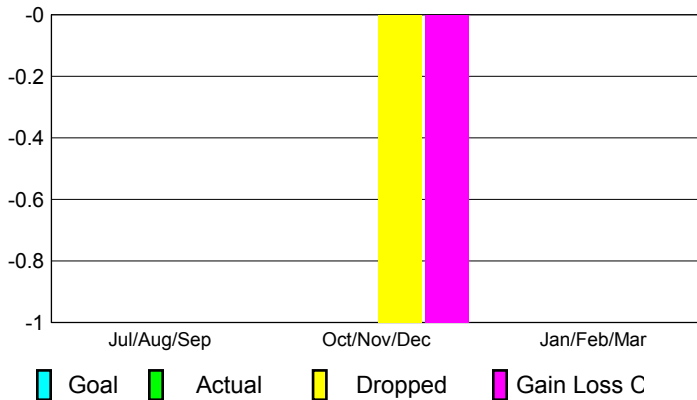

2012-2013 GMT Reports for District (or Undistricted) **District 37 S**

GMT: **DANA M BIGGS**

Location: **MONTANA**

GMT CA: **1**

CLUBS

Club Results
2012-2013

Clubs
2011-2012

Month	New Club Goal	Actual New Clubs	Actual Dropped Clubs	Gain/Loss of Clubs	Gain/Loss of Clubs
Jul/Aug/Sep	0	0	0	0	0
Oct/Nov/Dec	0	0	-1	-1	0
Jan/Feb/Mar	0	0	0	0	0
Totals	0	0	-1	-1	0

Club Results 2012-2013

Goal, New, Dropped, Gain/Loss

Comparison of Club Gain/Loss

Current Year Compared to the Previous Year

YTD Status Quo Clubs 2012-2013

Status Quo Clubs Compared to Status Quo Members

MEMBERSHIP