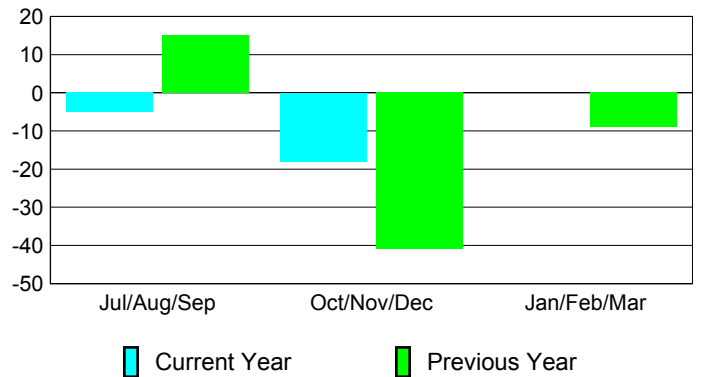

Membership Results
2012-2013

Membership
2011-2012

Month	Net Memb Goal	Actual New Memb	Actual Dropped Memb	Gain/Loss of Memb	Gain/Loss of Memb
Jul/Aug/Sep	0	28	-33	-5	15
Oct/Nov/Dec	0	33	-51	-18	-41
Jan/Feb/Mar	0	0	0	0	-9
Totals	0	61	-84	-23	-35

Membership Results 2012-2013

Goal, New, Dropped, Gain/Loss

Comparison of Membership Gain/Loss

Current Year Compared to the Previous Year

Gender Comparison 2012-2013