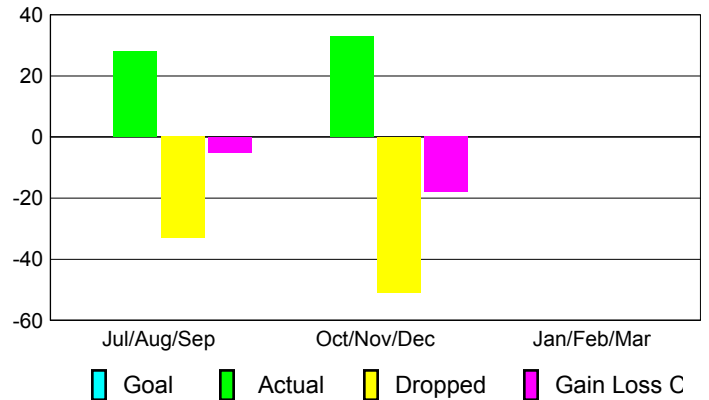

Membership Results 2012-2013

Goal, New, Dropped, Gain/Loss